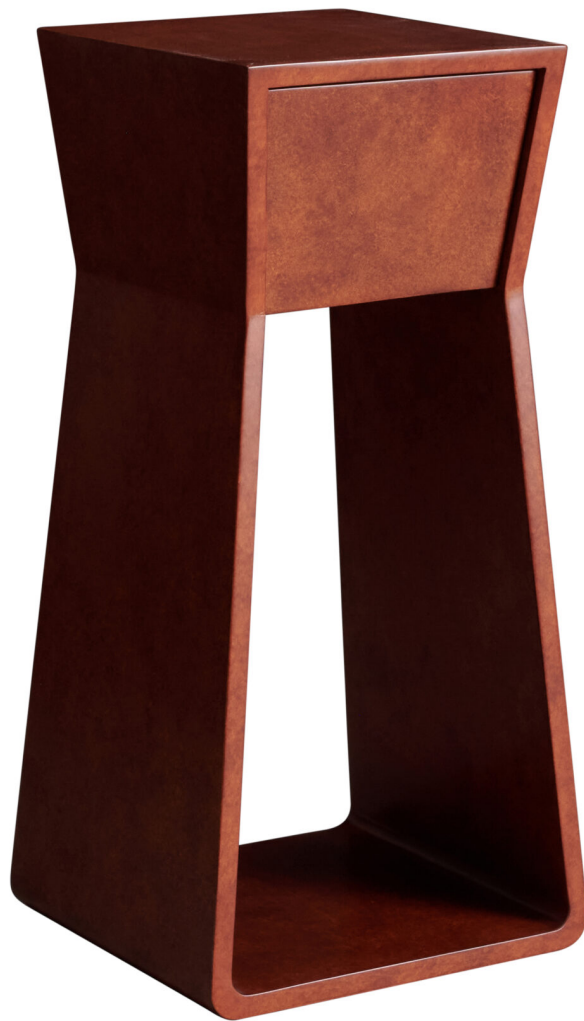

ROSE TARLOW

MELROSE HOUSE

Zig Side Table, Lacquer

425 N Robertson Blvd
Los Angeles, California 90048

Zig Side Table, Lacquer

ST-2114-SM-LQ

Material: Wood

Finish: Cinnabar Lacquer (Shown)

Dimensions: 10.75" W x 10" D x 22.5"H

Side table featuring drawer with sled base Table available in two colors, Cinnabar or Library Green Lacquer, specify color. Also Available

- [SKU ST-2114-MED | ST-2114-SM](#)